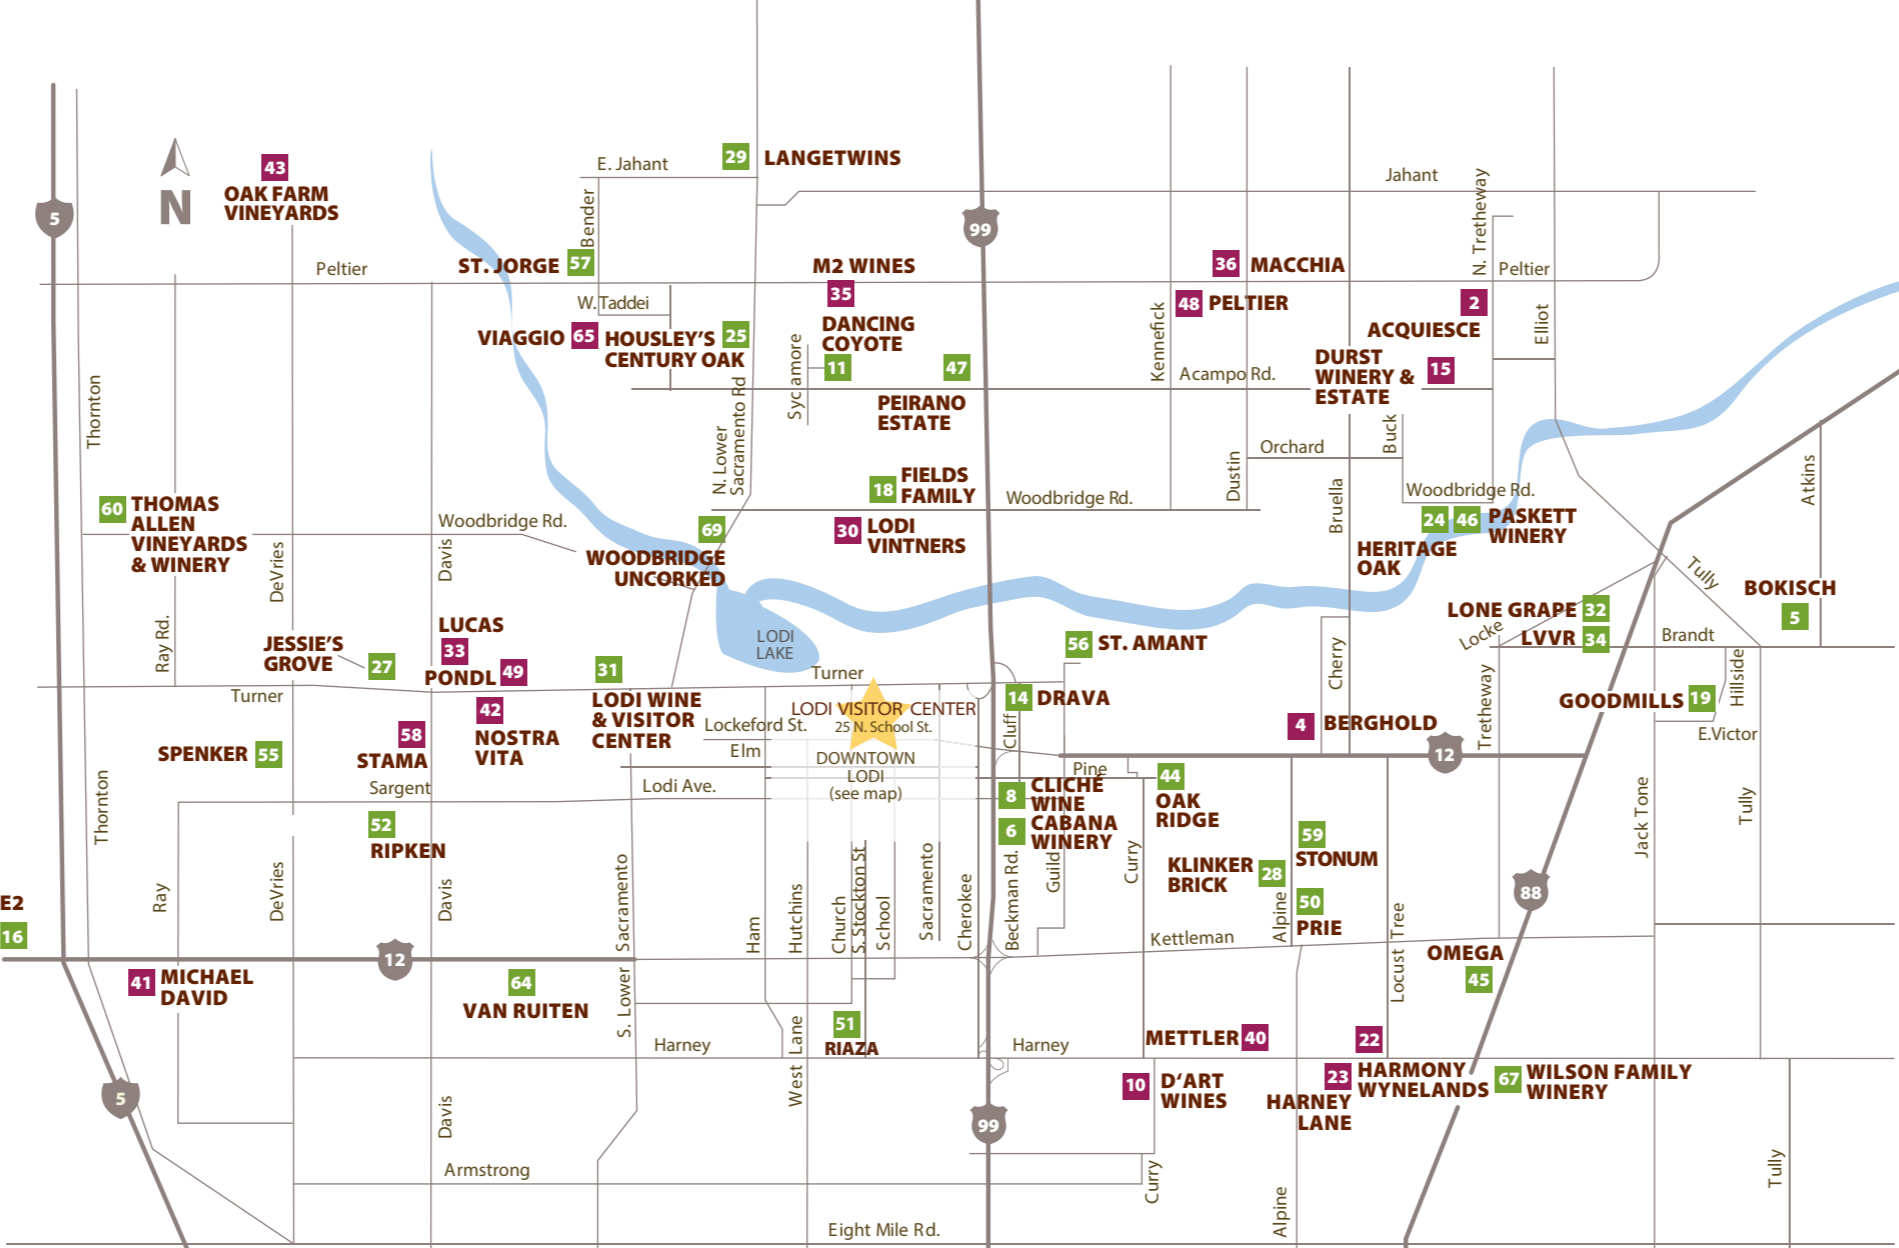

Numbers indicate location on map. Listings in red are featured advertisers. Tasting hours subject to change. Check with individual wineries for current tasting schedules and special events.

Original design and listings courtesy of Lodi Winegrape Commission. Amendments made with permission.